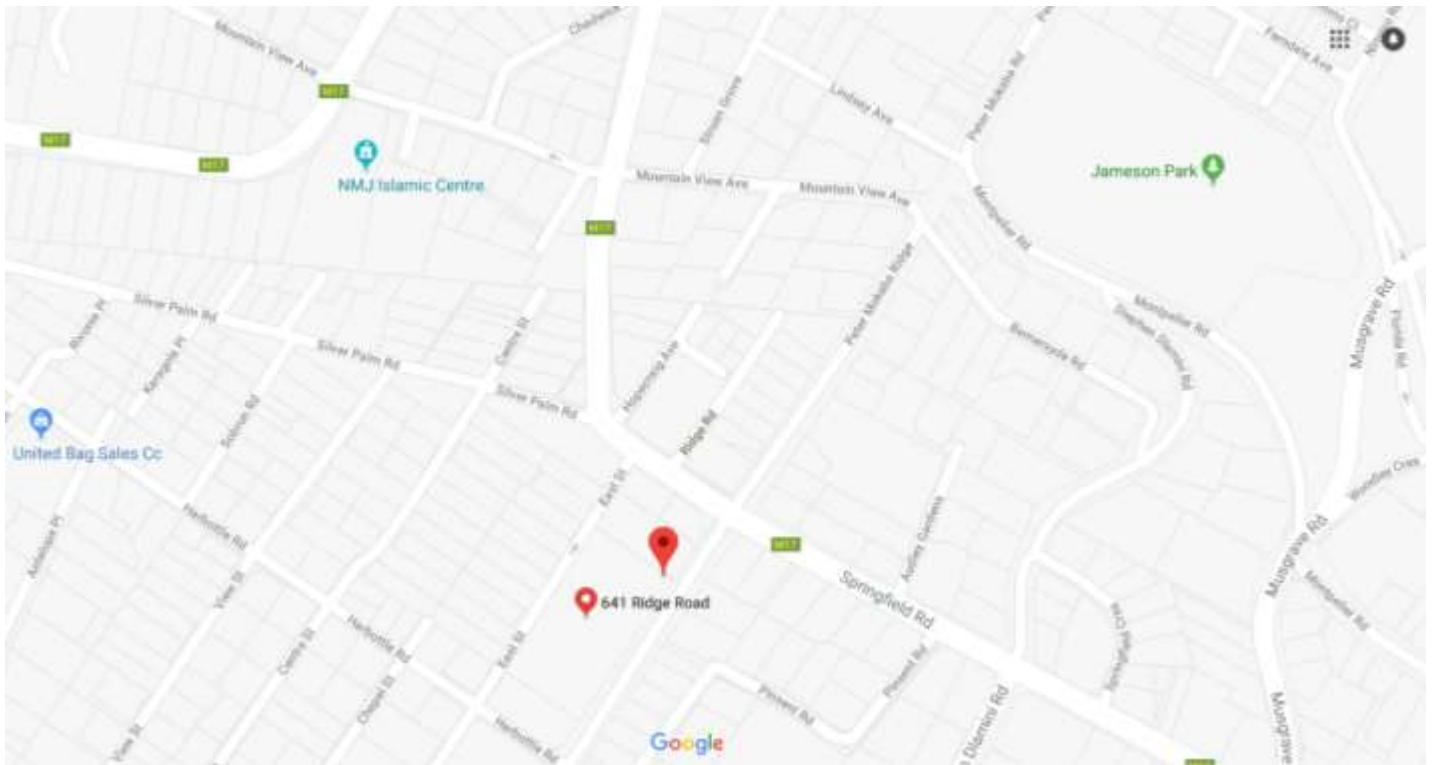

PO Box 95679
WATERKLOOF
0145

MB House
641 Ridge Road
Essenwood
Berea

Entrance in Peter Mokaba Ridge

GPS Coordinates:
29°49'46.2"S 31°00'17.2"E
-29.829489, 31.004769 (Google & Yahoo Maps)

COMPANY REG: 2009/004827/07

DIRECTIONS FROM PINETOWN

1. Get on N3 in Ashley from Celtis Rd and Richmond Rd/M1
2. Head west on Mariannridge Dr toward Celtis Rd
3. Turn right onto Celtis Rd
4. Turn right onto Adams Rd
5. Turn left onto 7th Ave
6. Turn right onto Richmond Rd/M1
7. Use the right 2 lanes to turn right to merge onto N3 toward Durban
8. Follow N3 to Jan Smuts Hwy/King Cetshwayo Hwy in Musgrave, Berea. Take exit 3 from N3
9. Merge onto N3
10. Use the left lane to take exit 3 for M13 toward Ridge Road/Berea
11. Drive to Peter Mokaba Ridge in Essenwood
12. Use the left lane to merge onto Jan Smuts Hwy/King Cetshwayo Hwy
13. Turn left onto Peter Mokaba Ridge
14. **Destination will be on the left**